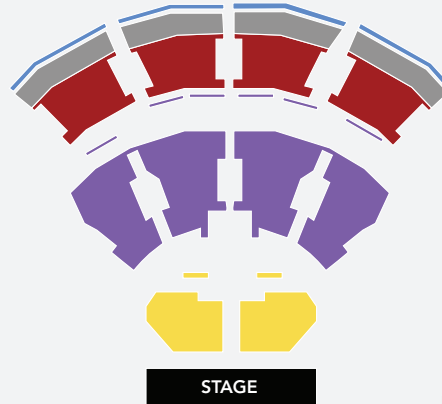

GOLD CIRCLE \$460 \$425 \$375 \$325 \$220

NUMBER OF SEATS _____ x TICKET PRICE _____ = SERIES TOTAL _____

GOLD SERIES

CIRQUE MUSICA • RODGERS + HAMMERSTEIN'S CINDERELLA
WIZARD OF OZ • THE SOUND OF MUSIC

GOLD CIRCLE \$375 \$335 \$295 \$255 \$170

NUMBER OF SEATS _____ x TICKET PRICE _____ = SERIES TOTAL _____

BRAIN CANDY LIVE! - SEASON SPECIAL!

GOLD CIRCLE \$150 \$90 \$80 \$70 \$60

NUMBER OF SEATS _____ x TICKET PRICE _____ = SPECIAL TOTAL _____

HARRY POTTER™ IN CONCERT - SEASON SPECIAL!

GOLD CIRCLE \$95 \$75 \$65 \$55 \$45

NUMBER OF SEATS _____ x TICKET PRICE _____ = SPECIAL TOTAL _____

SERIES TOTAL	SPECIAL TOTAL	HANDLING FEE	13% HST	TOTAL CHARGE
_____	_____	\$10.00	_____	_____

99 DUNDAS ST.
LONDON, ONTARIO N6A 6K1

- GOLD CIRCLE
- PRICE LEVEL 2
- PRICE LEVEL 3
- PRICE LEVEL 4
- PRICE LEVEL 5

Seating chart does not apply to Harry Potter™ in Concert. Please call 888.614.2929 for more info.

Step 3: Payment options

Office Use Only: Charge _____ Cheque # _____